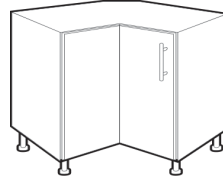

Base Corner 2 Door

Doors Hinge in the middle

Width	Height	Depth
24" - 36"	29" - 45"	11.5" - 22.5"