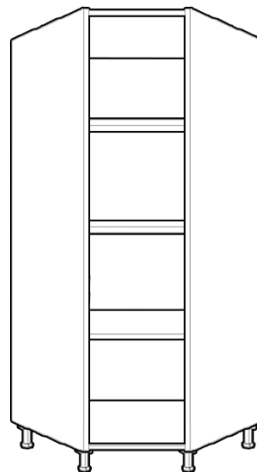

Base Open Cabinet

Width	Height	Depth
9" - 36"	17" - 45"	11.5" - 22.5"

Base 1 Door Cabinet

Width	Height	Depth
9" - 24"	17" - 45"	11.5" - 22.5"

Base 2 Door Cabinet

Width	Height	Depth
24" - 36"	17" - 45"	11.5" - 22.5"

Tall 2 Door 5 Drawer
Door stretches on height
Drawer are all fixed height. Top two drawers are 3.585"H, bottom three are 7.366"H

Width	Height	Depth
24" - 36"	60" - 86"	16.75" - 23.75"

***All cabinet heights include the 4-in leg.**

Tall Cabinets

Tall Open Cabinet

Width	Height	Depth
9" - 36"	60" - 86"	12.75" - 29.75"

Tall Corner Cabinets

Tall Diagonal 1 Door Corner

Width	Height	Depth
24" - 36"	60" - 86"	12.75" - 23.75"

Tall Diagonal Open Corner

Width	Height	Depth
24" - 36"	60" - 86"	12.75" - 23.75"

The drawing is to show the general layout of corners, the dimensions change with each size of cabinet

**All cabinet heights include the 4-in leg.*

Tall Wardrobe Cabinets