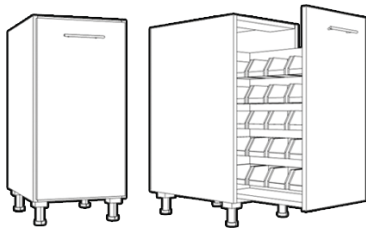

Workbench Height Base Cabinets

Base 5 Drawer Cabinet

Top two drawer are fixed at 3.585”H
other drawers stretch on height

Width	Height	Depth
9” - 36”	35” - 50”	15.5” - 22.5”

Base 3 Drawer (2 File)

With standard size Pendaflex file system
Top drawer stretches on height

Width	Height	Depth
16” - 18”	35” - 41”	15.5” - 22.5”

Base 3 Drawer (2 File)

With Legal size Pendaflex file system
Top drawers are 5.778” H

Width	Height	Depth
19” - 21”	31” - 41”	15.5” - 22.5”

Bin Storage Cabinet