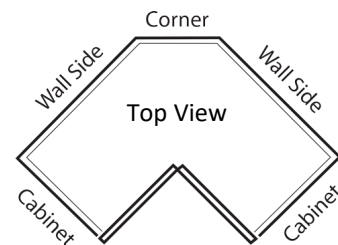

Upper Open Cabinet

Width	Height	Depth
9" - 36"	12" - 48"	11.5" - 23.75"

Upper Corner Cabinets

Upper Diagonal Corner
Door stretches on height

Width	Height	Depth
24" - 36"	12" - 48"	11.5" - 23.75"

Upper Open Diagonal Corner

Width	Height	Depth
24" - 36"	12" - 48"	11.5" - 23.75"

The top view drawing are to show the general layout of corners, the dimensions change with each size of cabinet

Upper 2 Door Corner
Door stretches on height

Width	Height	Depth
24" - 36"	12" - 48"	11.5" - 23.75"

Upper Open Corner

Width	Height	Depth
24" - 36"	12" - 48"	11.5" - 23.75"

Workbench Height Base Cabinets

Base Open Cabinet

Width	Height	Depth
9" - 36"	17" - 45"	11.5" - 22.5"

Width	Height	Depth
24" - 36"	60" - 86"	12.75" - 23.75"

The drawing is to show the general layout of corners, the dimensions change with each size of cabinet

**All cabinet heights include the 4-in leg.*

Tall Wardrobe Cabinets