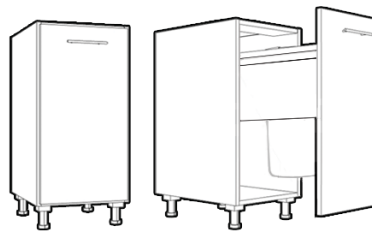

Width	Height	Depth
16” - 18”	35” - 41”	15.5” - 22.5”

Base 3 Drawer (2 File)

With Legal size Pendaflex file system
Top drawers are 5.778” H

Width	Height	Depth
19” - 21”	31” - 41”	15.5” - 22.5”

Bin Storage Cabinet

Comes with 40 bins

Width	Height	Depth
15”	35” - 41”	22.5”

Trash Cabinet

Includes 13 Gallon plastic trash
container

Width	Height	Depth
15”	35” - 41”	22.5”

Base Corner 2 Door

Doors Hinge in the middle

Width	Height	Depth
24” - 36”	29” - 45”	11.5” - 22.5”