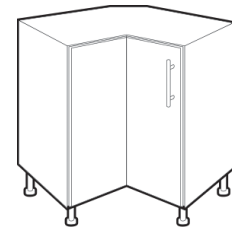

Width	Height	Depth
16” - 18”	35” - 41”	15.5” - 22.5”

Base 3 Drawer (2 File)

With Legal size Pendaflex file system
Top drawers are 5.778” H

Width	Height	Depth
19” - 21”	31” - 41”	15.5” - 22.5”

Bin Storage Cabinet

Comes with 40 bins

Width	Height	Depth
15”	35” - 41”	22.5”

Trash Cabinet

Includes 13 Gallon plastic trash
container

Width	Height	Depth
15”	35” - 41”	22.5”

Base Corner 2 Door

Doors Hinge in the middle

Width	Height	Depth
24” - 36”	29” - 45”	11.5” - 22.5”

Desk Height Base Cabinets

Base Open Cabinet

Width	Height	Depth
9” - 36”	17” - 45”	11.5” - 22.5”

Base 1 Door Cabinet

Width	Height	Depth
9” - 24”	17” - 45”	11.5” - 22.5”

Base 2 Door Cabinet

Width	Height	Depth
24” - 36”	17” - 45”	11.5” - 22.5”