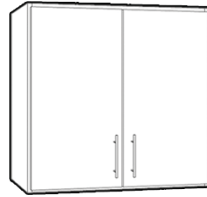

Upper 2 Door Cabinet
Door stretches on height

Width	Height	Depth
24" - 36"	12" - 48"	11.5" - 23.75"