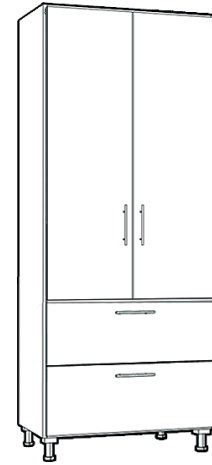

Width	Height	Depth
9" - 24"	60" - 86"	16.75" - 23.75"

Tall 1 Door 4 Drawer
Door stretches on height
Drawer are all fixed height. All drawers are 7.366"H.

Width	Height	Depth
9" - 24"	60" - 86"	16.75" - 23.75"

Tall 1 Door 5 Drawer
Door stretches on height
Drawer are all fixed height. Top two drawers are 3.585"H, bottom three are 7.366"H

Width	Height	Depth
9" - 24"	60" - 86"	16.75" - 23.75"

***All cabinet heights include the 4-in leg.**

Tall Cabinets

Tall 2 Door Cabinet
Door stretches on height

Width	Height	Depth
24" - 36"	60" - 86"	12.75" - 23.75"

Tall 2 Door 1 Drawer
Door stretches on height
Drawer is fixed at 11.148"H

Width	Height	Depth
24" - 36"	60" - 86"	16.75" - 23.75"

Tall 2 Door 2 Drawer
Door stretches on height
Both Drawer are fixed at 11.148"H

Width	Height	Depth
24" - 36"	60" - 86"	16.75" - 23.75"

Tall 2 Door 3 Drawer
Door stretches on height
Drawer are all fixed height. Top drawer is 7.366"H, bottom two are 11.148"H