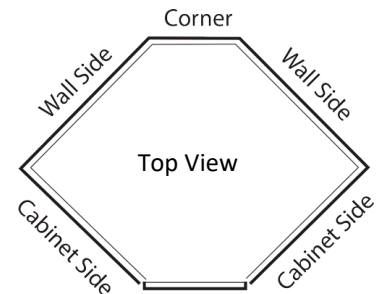

The drawing is to show the general layout of corners, the dimensions change with each size of cabinet

*All cabinet heights include the 4-in leg.