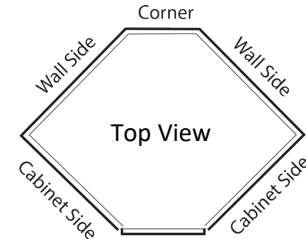

Upper Open Cabinet

Width	Height	Depth
9" - 36"	12" - 48"	11.5" - 23.75"

Upper Corner Cabinets

Upper Diagonal Corner
Door stretches on height

Width	Height	Depth
24" - 36"	12" - 48"	11.5" - 23.75"

Upper Open Diagonal Corner

Width	Height	Depth
24" - 36"	12" - 48"	11.5" - 23.75"

The top view drawing are to show the general layout of corners, the dimensions change with each size of cabinet

Upper 2 Door Corner
Door stretches on height