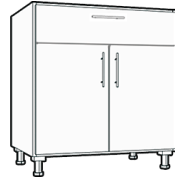

Base 1 Drawer 2 Door

Drawer is fixed at 7.366"H
Door stretches on height

Width	Height	Depth
24" - 36"	24" - 45"	15.5" - 22.5"