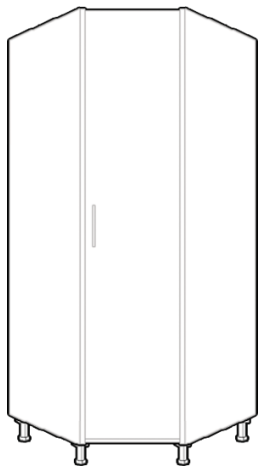

Tall 2 Door 5 Drawer
Door stretches on height
Drawer are all fixed height. Top two drawers are 3.585"H, bottom three are 7.366"H

Width	Height	Depth
24" - 36"	60" - 86"	16.75" - 23.75"

***All cabinet heights include the 4-in leg.**

Tall Cabinets

Tall Open Cabinet

Width	Height	Depth
9" - 36"	60" - 86"	12.75" - 29.75"

Tall Corner Cabinets

Tall Diagonal 1 Door Corner

Width	Height	Depth
24" - 36"	60" - 86"	12.75" - 23.75"

Tall Diagonal Open Corner