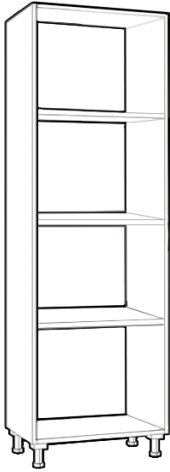

Desk Height Base Cabinets

Base Open Cabinet

Width	Height	Depth
9” - 36”	17” - 45”	11.5” - 22.5”

Base 1 Door Cabinet

Width	Height	Depth
9” - 24”	17” - 45”	11.5” - 22.5”

Base 2 Door Cabinet

Width	Height	Depth
24” - 36”	17” - 45”	11.5” - 22.5”

Base Open Cabinet

Width	Height	Depth
9" - 36"	17" - 45"	11.5" - 22.5"

Base 1 Door Cabinet

Width	Height	Depth
9" - 24"	17" - 45"	11.5" - 22.5"

Base 2 Door Cabinet

Width	Height	Depth
24" - 36"	17" - 45"	11.5" - 22.5"

Width	Height	Depth
24" - 36"	60" - 86"	16.75" - 23.75"

Tall 2 Door 4 Drawer
Door stretches on height
Drawer are all fixed height. All drawers are 7.366"H.

Width	Height	Depth
24" - 36"	60" - 86"	16.75" - 23.75"

Tall Cabinets

Tall Open Cabinet

Width	Height	Depth
9" - 36"	60" - 86"	12.75" - 29.75"

Tall Corner Cabinets

Tall Diagonal 1 Door Corner

Width	Height	Depth
24" - 36"	60" - 86"	12.75" - 23.75"

Tall Diagonal Open Corner