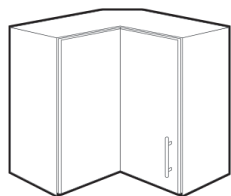

Upper Open Cabinet

Width	Height	Depth
9" - 36"	12" - 48"	11.5" - 23.75"

Upper Corner Cabinets

Upper Diagonal Corner
Door stretches on height

Width	Height	Depth
24" - 36"	12" - 48"	11.5" - 23.75"

Upper Open Diagonal Corner

Width	Height	Depth
24" - 36"	12" - 48"	11.5" - 23.75"

The top view drawing are to show the general layout of corners, the dimensions change with each size of cabinet

Upper 2 Door Corner
Door stretches on height

Tall 2 Door 5 Drawer
Door stretches on height
Drawer are all fixed height. Top two drawers are 3.585"H, bottom three are 7.366"H

Width	Height	Depth
24" - 36"	60" - 86"	16.75" - 23.75"

***All cabinet heights include the 4-in leg.**

Width	Height	Depth
24" - 36"	60" - 86"	12.75" - 23.75"

The drawing is to show the general layout of corners, the dimensions change with each size of cabinet

**All cabinet heights include the 4-in leg.*

Tall Wardrobe Cabinets