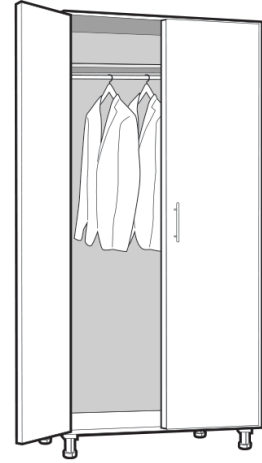

1 Door Wardrobe

Comes with an adjustable rod and shelf

Width	Height	Depth
9" - 24"	60" - 86"	23.75"

1 Door 1 Drawer Wardrobe

Comes with an adjustable rod and shelf. Door stretches on height and Drawer is fixed at 11.148"H

Width	Height	Depth
9" - 24"	60" - 86"	23.75"

2 Door Wardrobe

Comes with an adjustable rod and shelf

Width	Height	Depth
24" - 36"	60" - 86"	23.75"

2 Door 1 Drawer Wardrobe

Comes with an adjustable rod and shelf. Door stretches on height and Drawer is fixed at 11.148"H