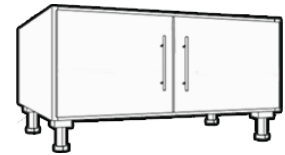

Base 2 Door Cabinet

Width	Height	Depth
24" - 36"	17" - 45"	11.5" - 22.5"