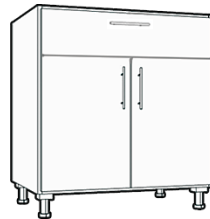

Base 1 Drawer 2 Door

Drawer is fixed at 7.366"H
Door stretches on height

Width	Height	Depth
24" - 36"	24" - 45"	15.5" - 22.5"