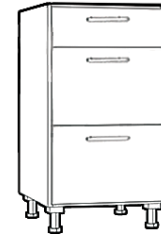

Workbench Height Base Cabinets

Base 5 Drawer Cabinet

Top two drawer are fixed at 3.585”H
other drawers stretch on height

Width	Height	Depth
9” - 36”	35” - 50”	15.5” - 22.5”

Base 3 Drawer (2 File)

With standard size Pendaflex file system
Top drawer stretches on height

Width	Height	Depth
16” - 18”	35” - 41”	15.5” - 22.5”

Base 3 Drawer (2 File)

With Legal size Pendaflex file system
Top drawers are 5.778” H

Width	Height	Depth
19” - 21”	31” - 41”	15.5” - 22.5”

Bin Storage Cabinet