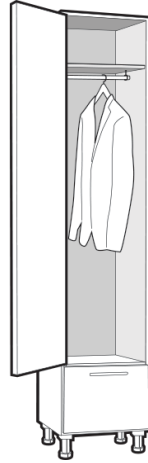

Base Open Cabinet

Width	Height	Depth
9" - 36"	17" - 45"	11.5" - 22.5"

Base 1 Door Cabinet

Width	Height	Depth
9" - 24"	17" - 45"	11.5" - 22.5"

Base 2 Door Cabinet

Width	Height	Depth
24" - 36"	17" - 45"	11.5" - 22.5"

Tall Cabinets

Tall Open Cabinet

Width	Height	Depth
9" - 36"	60" - 86"	12.75" - 29.75"

Tall Corner Cabinets

Tall Diagonal 1 Door Corner

Width	Height	Depth
24" - 36"	60" - 86"	12.75" - 23.75"

Tall Diagonal Open Corner

Width	Height	Depth
24" - 36"	60" - 86"	12.75" - 23.75"

The drawing is to show the general layout of corners, the dimensions change with each size of cabinet

**All cabinet heights include the 4-in leg.*

Tall Wardrobe Cabinets

1 Door Wardrobe

Comes with an adjustable rod and shelf

Width	Height	Depth
9" - 24"	60" - 86"	23.75"

1 Door 1 Drawer Wardrobe

Comes with an adjustable rod and shelf. Door stretches on height and Drawer is fixed at 11.148"H