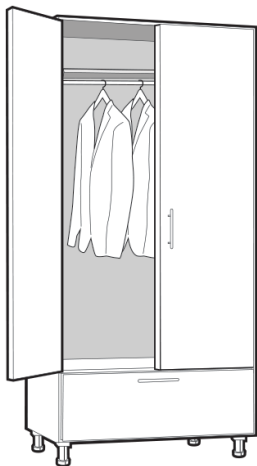

Base 1 Door Cabinet

Width	Height	Depth
9" - 24"	17" - 45"	11.5" - 22.5"

Base 2 Door Cabinet

Width	Height	Depth
24" - 36"	17" - 45"	11.5" - 22.5"

Base 1 Drawer 1 Door

Drawer is fixed at 7.366"H
Door stretches on height

Base Open Cabinet

Width	Height	Depth
9" - 36"	17" - 45"	11.5" - 22.5"

Base 1 Door Cabinet

Width	Height	Depth
9" - 24"	17" - 45"	11.5" - 22.5"

Base 2 Door Cabinet

Width	Height	Depth
24" - 36"	17" - 45"	11.5" - 22.5"

1 Door Wardrobe

Comes with an adjustable rod and shelf

Width	Height	Depth
9" - 24"	60" - 86"	23.75"

1 Door 1 Drawer Wardrobe

Comes with an adjustable rod and shelf. Door stretches on height and Drawer is fixed at 11.148"H

Width	Height	Depth
9" - 24"	60" - 86"	23.75"

2 Door Wardrobe

Comes with an adjustable rod and shelf

Width	Height	Depth
24" - 36"	60" - 86"	23.75"

2 Door 1 Drawer Wardrobe

Comes with an adjustable rod and shelf. Door stretches on height and Drawer is fixed at 11.148"H